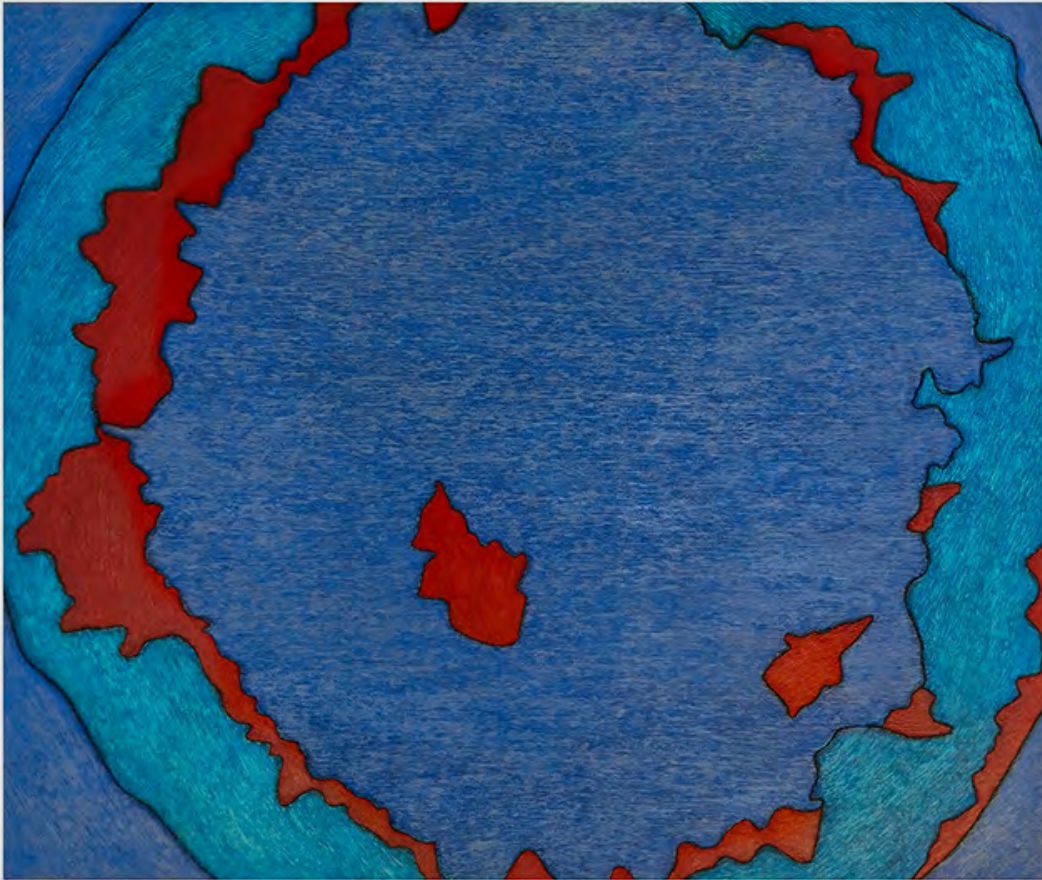

HARMON-MEEK GALLERY

Established in Naples in 1964

Tobi Kahn

YMARR II, 2016

acrylic on wood

10 x 12 x 1 1/4 in.

J. William Meek | Barbara Meek | Kristine Meek | Juliana Meek

599 Ninth Street North · Suite 309 · Naples Florida 34102 · (239) 261-2637 · fax (239) 261-3804