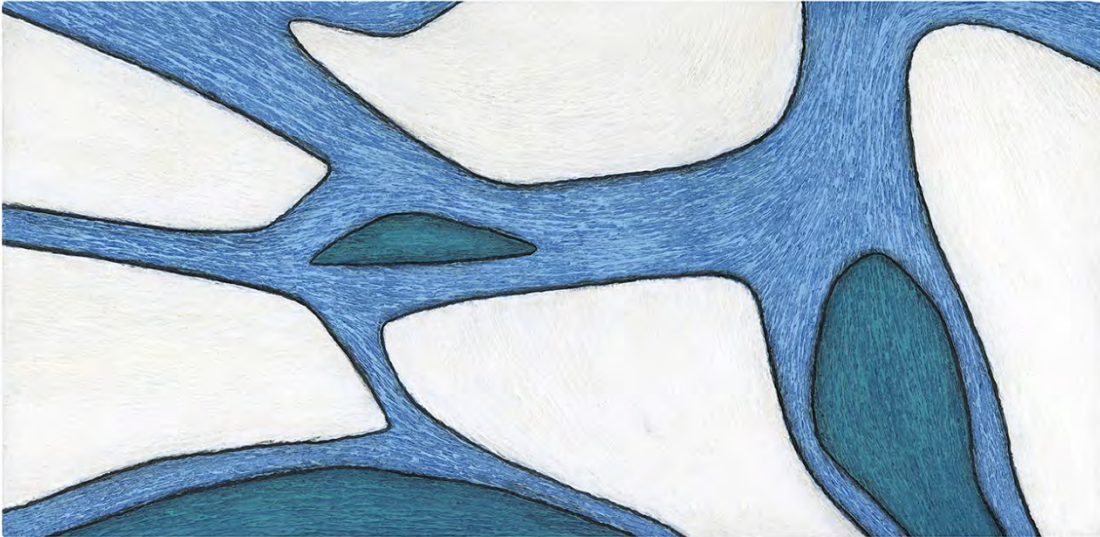

HARMON-MEEK GALLERY

Established in Naples in 1964

Tobi Kahn

KRYNH, 2017

acrylic on wood

18 x 9 x 1 in.

J. William Meek | Barbara Meek | Kristine Meek | Juliana Meek

599 Ninth Street North · Suite 309 · Naples Florida 34102 · (239) 261-2637 · fax (239) 261-3804